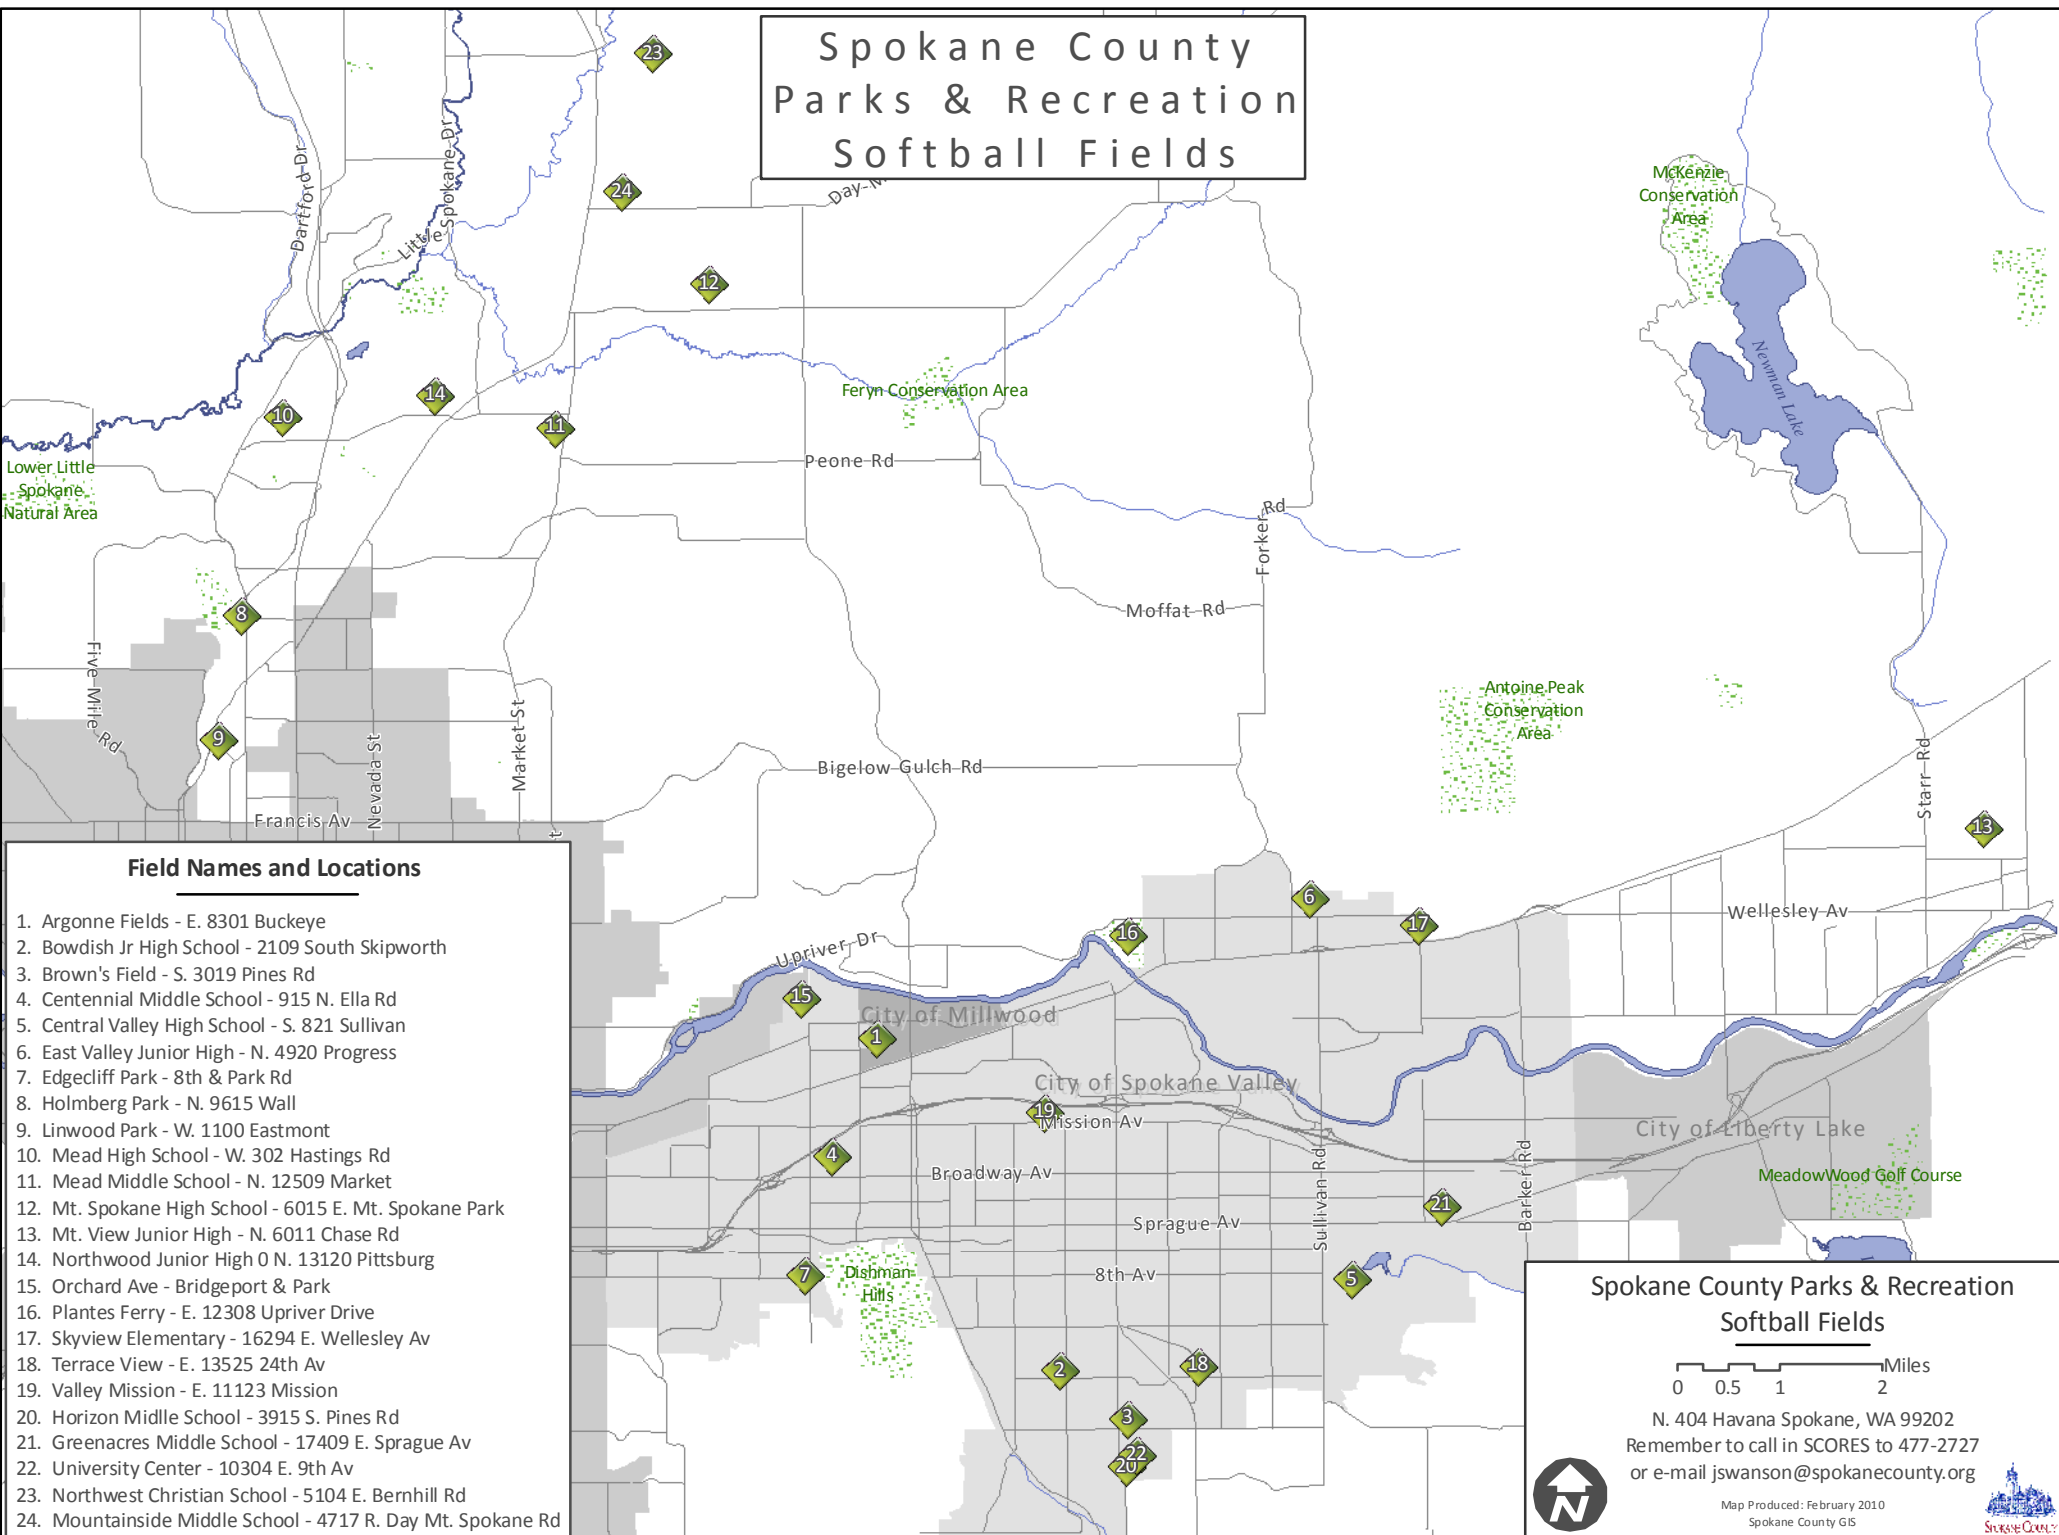

Spokane County Parks & Recreation Softball Fields

Field Names and Locations

1. Argonne Fields - E. 8301 Buckeye
2. Bowdish Jr High School - 2109 South Skipworth
3. Brown's Field - S. 3019 Pines Rd
4. Centennial Middle School - 915 N. Ella Rd
5. Central Valley High School - S. 821 Sullivan
6. East Valley Junior High - N. 4920 Progress
7. Edgcliff Park - 8th & Park Rd
8. Holmberg Park - N. 9615 Wall
9. Linwood Park - W. 1100 Eastmont
10. Mead High School - W. 302 Hastings Rd
11. Mead Middle School - N. 12509 Market
12. Mt. Spokane High School - 6015 E. Mt. Spokane Park
13. Mt. View Junior High - N. 6011 Chase Rd
14. Northwood Junior High 0 N. 13120 Pittsburg
15. Orchard Ave - Bridgeport & Park
16. Plantes Ferry - E. 12308 Upriver Drive
17. Skyview Elementary - 16294 E. Wellesley Av
18. Terrace View - E. 13525 24th Av
19. Valley Mission - E. 11123 Mission
20. Horizon Middle School - 3915 S. Pines Rd
21. Greenacres Middle School - 17409 E. Sprague Av
22. University Center - 10304 E. 9th Av
23. Northwest Christian School - 5104 E. Bernhill Rd
24. Mountainside Middle School - 4717 R. Day Mt. Spokane Rd

Spokane County Parks & Recreation Softball Fields

0 0.5 1 2 Miles

N. 404 Havana Spokane, WA 99202
Remember to call in SCORES to 477-2727
or e-mail jswanson@spokanecounty.org

Map Produced: February 2010
Spokane County GIS